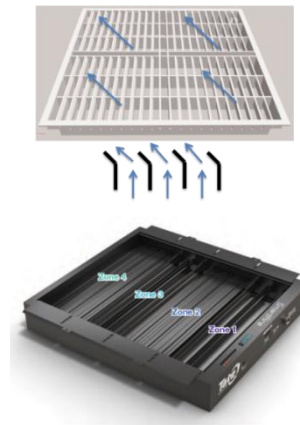

Free Trial

Next Generation Airflow Grilles

Save up to 40% supply-air volume

- **Directional Airflow Panels**
- **Innovative Airflow Controls**
- **Free Trial:**
 - Consultant visit to your site
 - Demo of new grille in-situ
 - Air volume comparison
 - Thermal validation
- **Up to 13kw effective cooling***