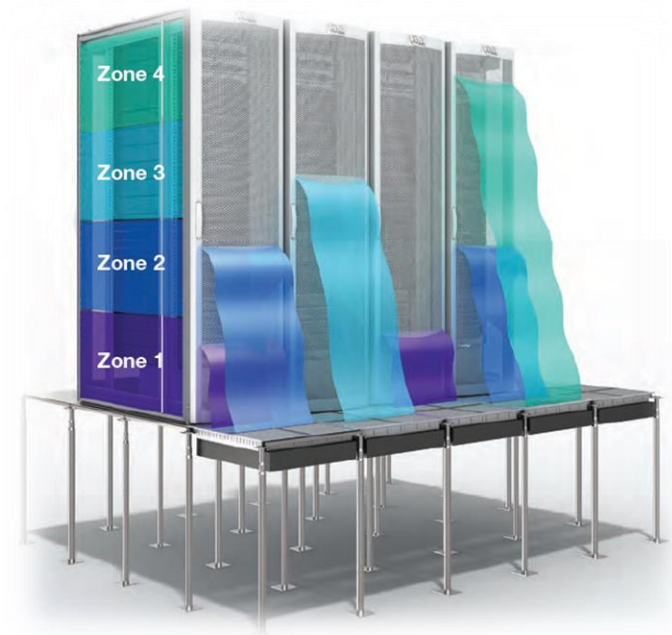

Free Trial

Next Generation Airflow Grilles

Save up to 40% supply-air volume

- **Directional Airflow Panels**
- **Innovative Airflow Controls**
- **Free Trial:**
 - Consultant visit to your site
 - Demo of new grille in-situ
 - Air volume comparison
 - Thermal validation
- **Up to 13kw effective cooling***